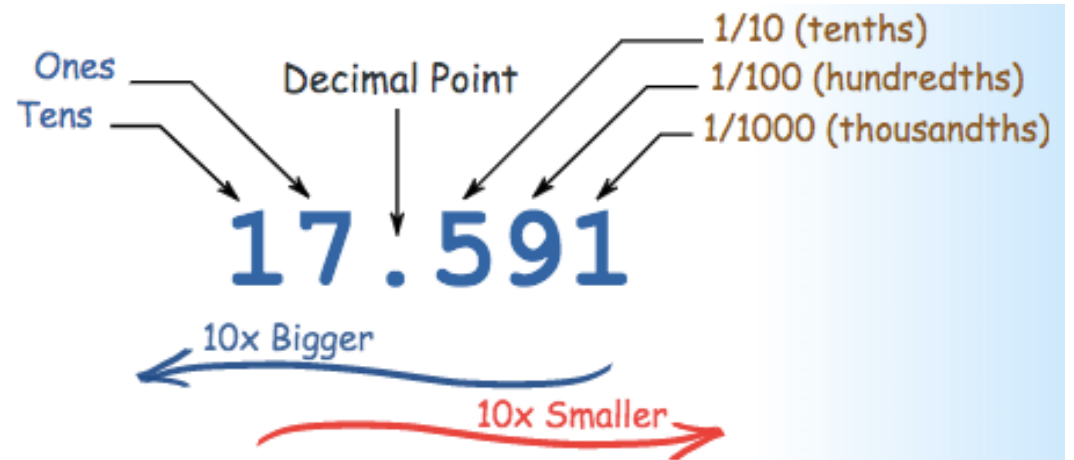

Spring 2 Maths Knowledge Organiser

Time

24 hour clock: the time is shown as how many hours and minutes since midnight.

AM: Half of the day from midnight to midday (morning).

PM: Half of the day from midday to midnight (afternoon).

Money

Estimate: To find a value that is close enough to the right answer.

Pounds, pence: £1 = 100 pence

Decimals

Decimal point: A small dot used to separate the whole number from the fractional part of a number.

Decimal place: Where we place each digit after decimal point.